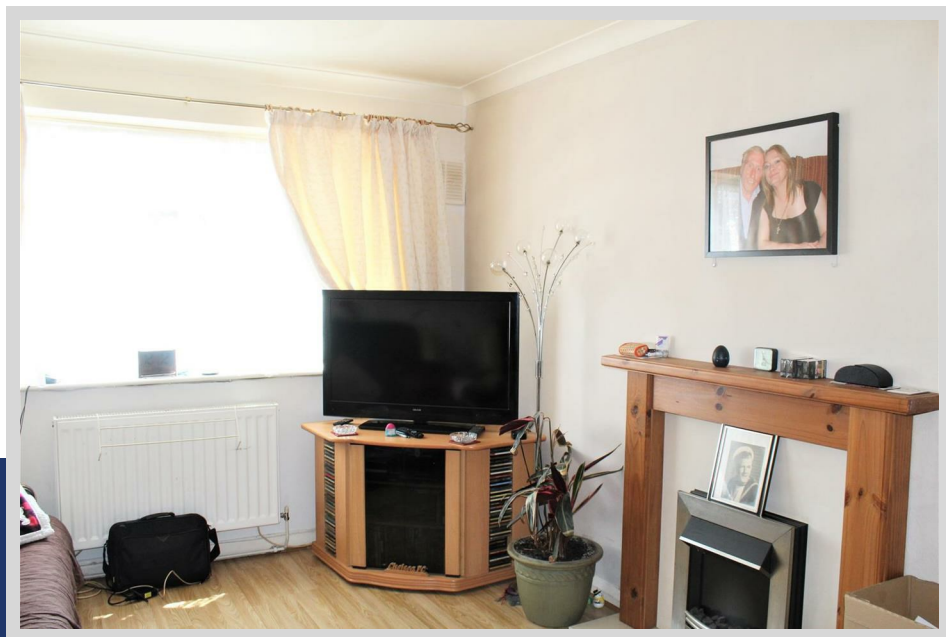

www.anthonymartin.co.uk

Milford Close, London

- 2 Bedroom Maisonette
- Stunning Gardens
- Peaceful Location
- Call Today
- Ground Floor
- 2 Double Bedrooms
- Available Mid March
- EPC - C

Anthony Martin Estate Agents offer you this beautifully refurbished 2 bedroom ground floor maisonette to rent in Upper Abbey Wood/Belvedere. This beautiful property boasts 2 double bedrooms, and a lovely garden. Further benefits includes a separate garage, new Gas Central Heating system and double glazing. Please call us today on 01322 557 457 to book your internal viewing.