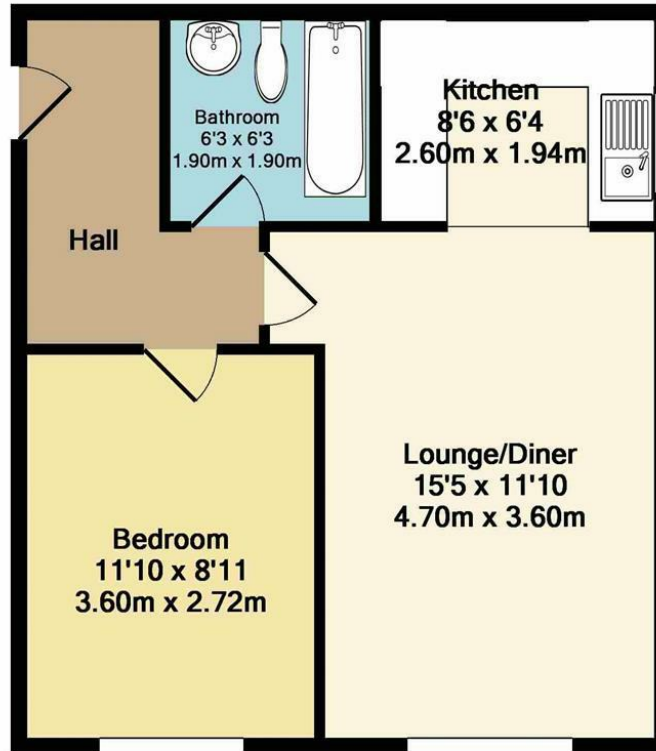

This flat is positioned on the first floor and is modern and spacious throughout. Offering a good size double bedroom and large living room leading through to a separated kitchen with marble worktops, white goods and extractor fan.

This is available Early January so please call us today on 01322 557 457 (opt 2)

Kitchen

Living Room

Bedroom

Bathroom

Total Approx. Floor Area 416 Sq.Ft. (38.6 Sq.M.)

Whilst every attempt has been made to ensure the accuracy of the floor plan contained here, measurements of doors, windows, rooms and any other items are approximate and no responsibility is taken for any error, omission, or mis-statement. This plan is for illustrative purposes only and should be used as such by any prospective purchaser. The services, systems and appliances shown have not been tested and no guarantee as to their operability or efficiency can be given

Made with Metropix ©2017

IMPORTANT: we would like to inform prospective purchasers that these sales particulars have been prepared as a general guide only. A detailed survey has not been carried out, nor the services, appliances and fittings tested. Room sizes should not be relied upon for furnishing purposes and are approximate. If floor plans are included, they are for guidance only and illustration purposes only and may not be to scale. If there are any important matters likely to affect your decision to buy, please contact us before viewing the property.