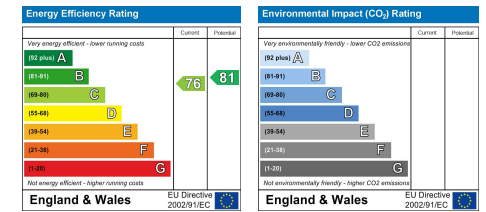

Churchill Close

DARTFORD

APPROX. GROSS INTERNAL FLOOR AREA sq ft