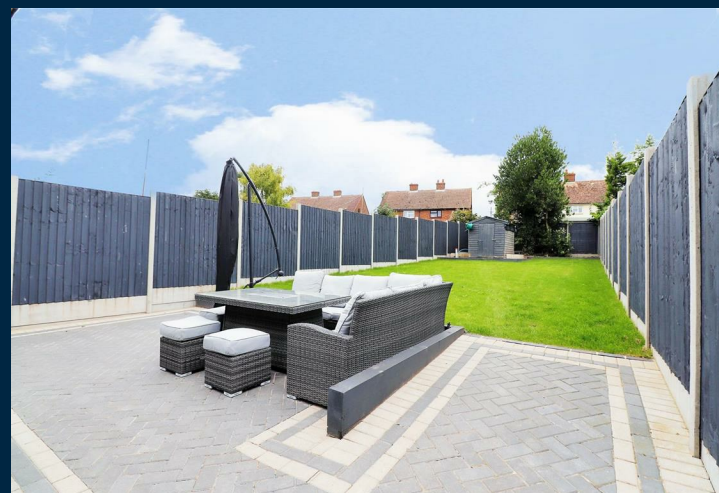

On entering this beautiful home you will notice that the property has well proportioned accommodation and has been well looked after by the current owners. The entrance leads you to the separate lounge followed by the kitchen/diner. The diner offers access directly to a recently done garden with patio and lawn area. To the first floor there is one double bedroom, one single bedroom and the family bathroom.

- Chain Free
- Good Condition
- Potential For Driveway
- On Street Parking
- Fantastic Garden
- Good Transport Links
- Ideal For FTB