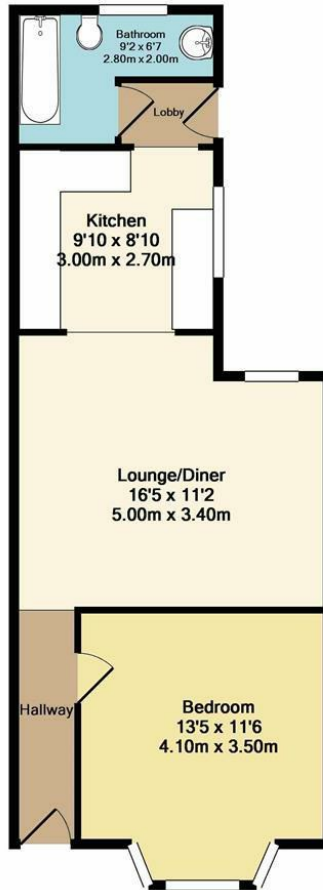

Total Approx. Floor Area 519 Sq.Ft. (48.2 Sq.M.)

IMPORTANT: we would like to inform prospective purchasers that these sales particulars have been prepared as a general guide only. A detailed survey has not been carried out, nor the services, appliances and fittings tested. Room sizes should not be relied upon for furnishing purposes and are approximate. If floor plans are included, they are for guidance only and illustration purposes only and may not be to scale. If there are any important matters likely to affect your decision to buy, please contact us before viewing the property.